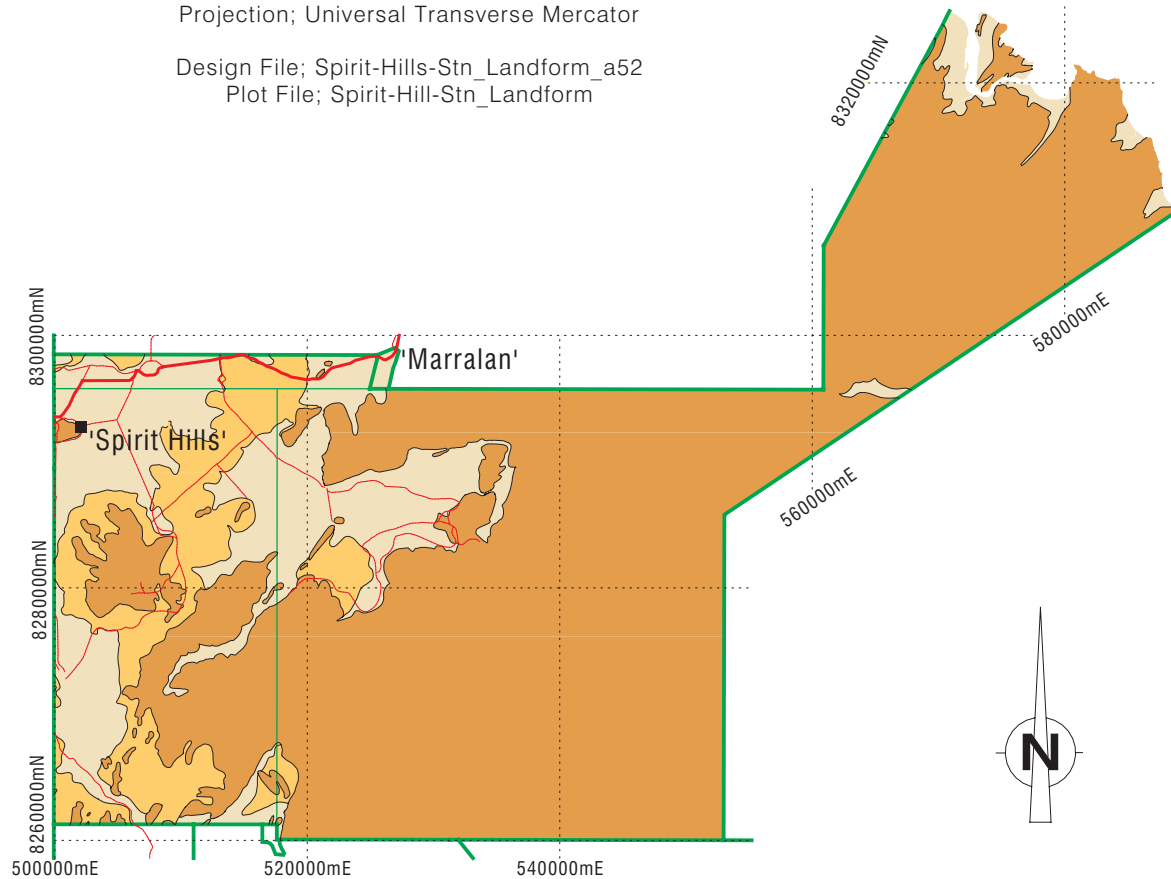

© Northern Territory of Australia

Horizontal Datum : AGD66  
Projection; Universal Transverse Mercator

Design File; Spirit-Hills-Stn\_Landform\_a52  
Plot File; Spirit-Hill-Stn\_Landform

### LEGEND

-  Coastal and alluvial plains
-  Laterite plains and low hills
-  Rugged hills and ranges

## LANDFORM MAP OF SPIRIT HILLS STATION